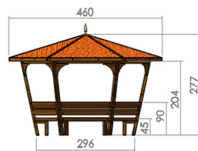

GAZEBO MODEL "CLASICA" PENTAGONAL

Price includes table and benches.
Base materials: - construction,
benches and table - pine wood
- roof - OSB and bitumen tiles
- finish - impregnate and varnishes for
outdoor use.

Options:
- cushions for the seats
- cushions for the backs

GAZEBO MODEL П11

Size: 187x309x236
Metal construction with roof made of
onduline
Table and benches - pine wood.

GAZEBOS

GAZEBO MODEL "EXOTICA" HEXAGONAL