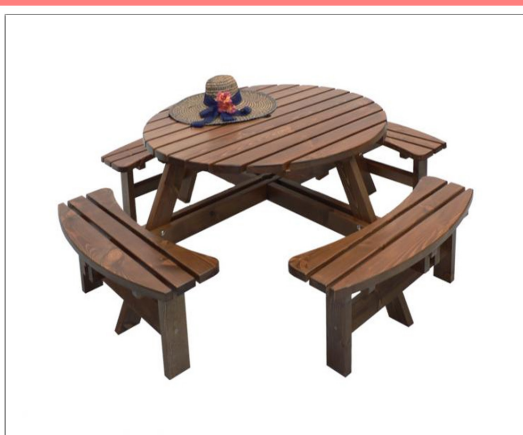

Table: 160x65x75

Benches: 160x26x45

Installation: by fixing: EUR 10.22 / by anchoring: EUR 6.14

TABLE WITH BENCHES MODEL PICNIC

Size: 160x126x73

Table: 160x57x73

Benches: 160x20x43

TABLE WITH BENCHES MODEL FAMILY