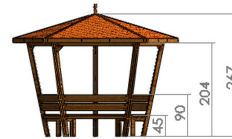

GAZEBO MODEL "CLASICA" PENTAGONAL

Price includes table and benches.
Base materials: - construction,
benches and table - pine wood
- roof - OSB and bitumen tiles
- finish - impregnate and varnishes for
outdoor use.

Options:
- cushions for the seats
- cushions for the backs